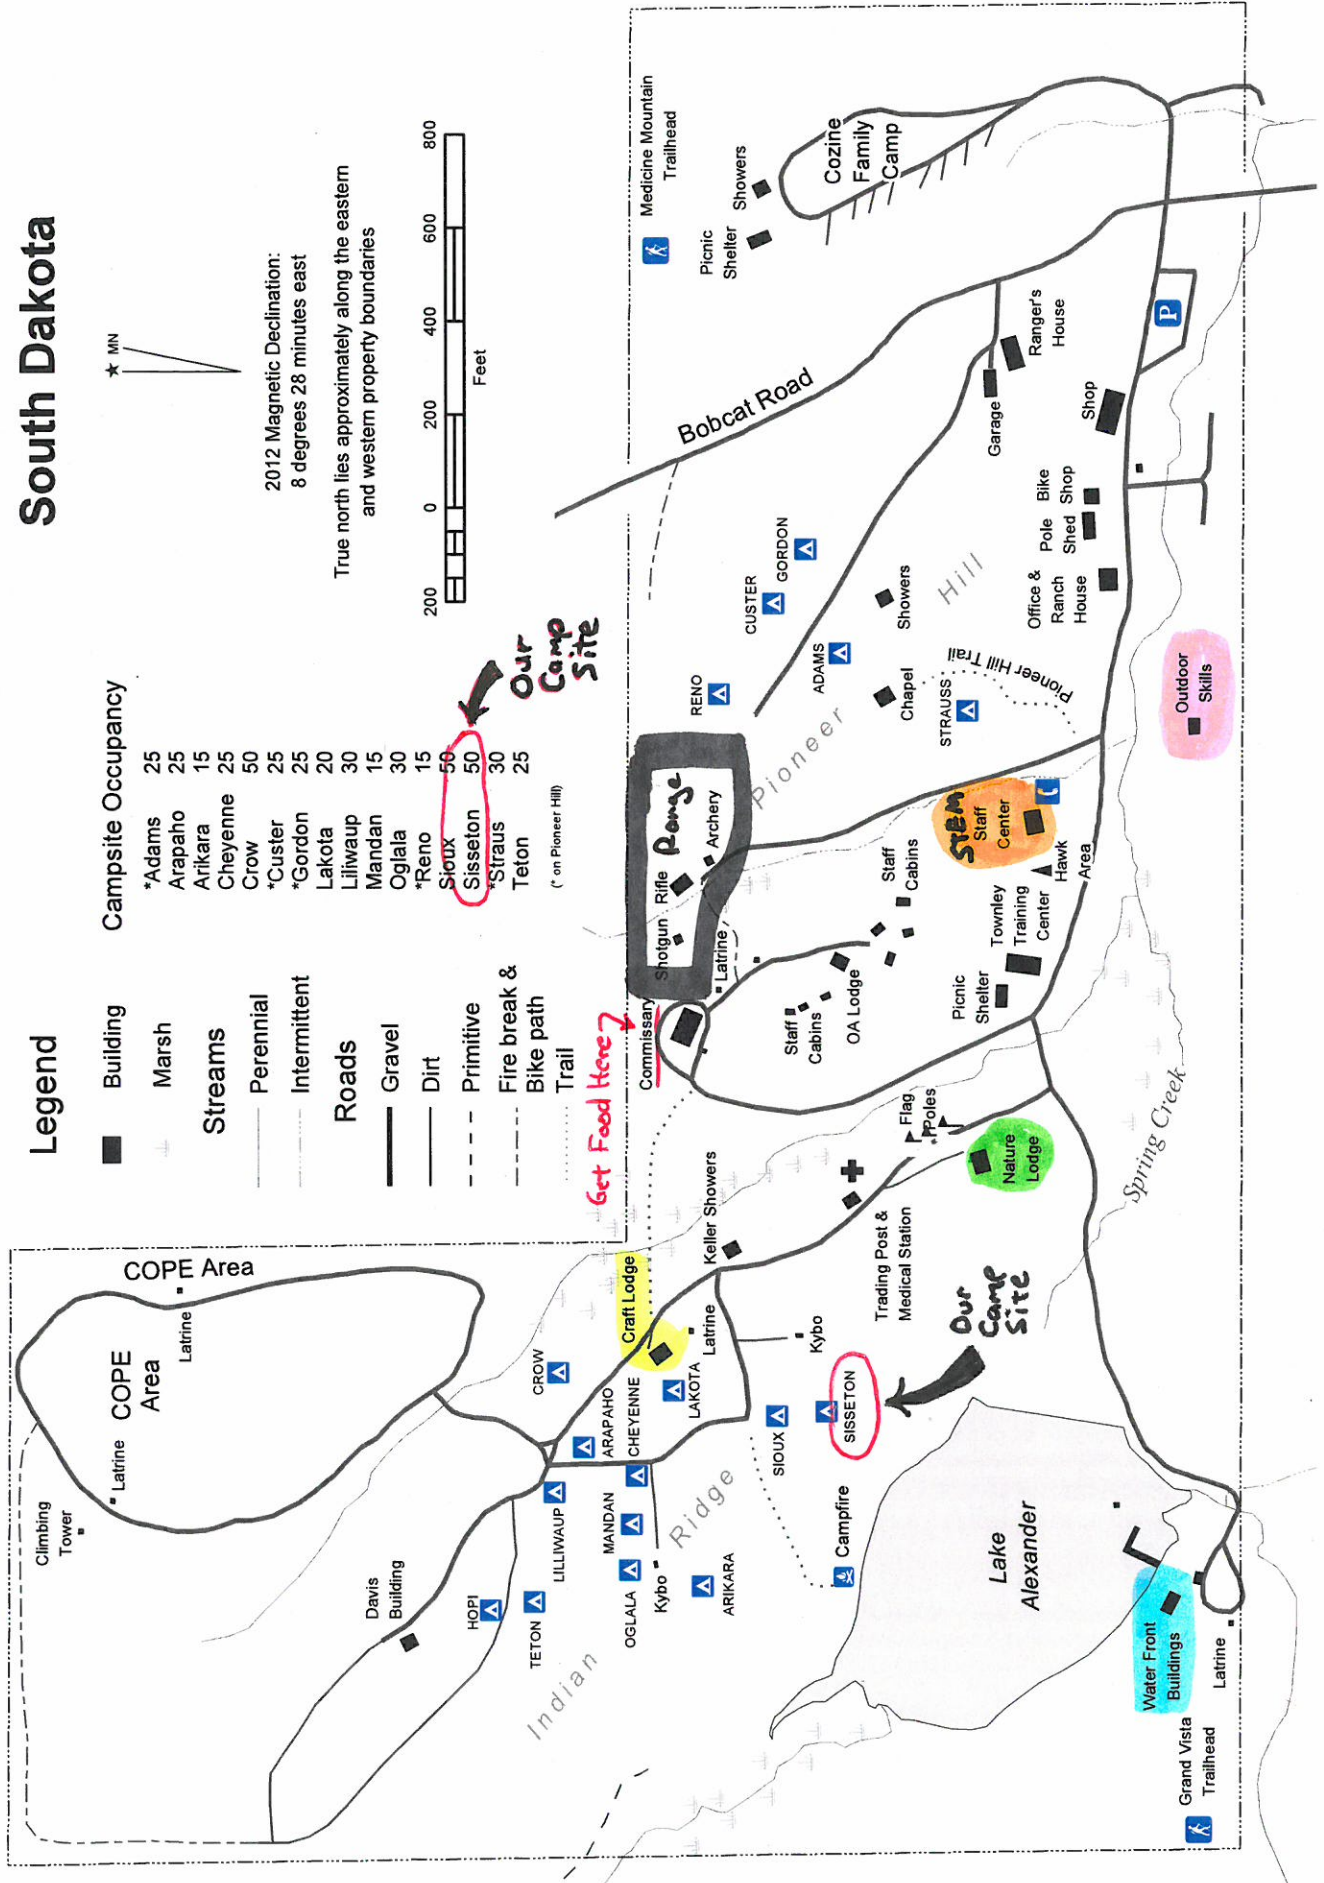

# Troop 324 at Medicine Mountain Scout Ranch South Dakota

Telephone: 605-673-2790

## Legend

- Building
- ▬ Marsh
- ▬ Streams
- ▬ Perennial
- ▬ Intermittent
- ▬ Roads
- ▬ Gravel
- ▬ Dirt
- ▬ Primitive
- ▬ Fire break & Trail
- ▬ Bike path
- ▬ Trail

Campsite	Occupancy
*Adams	25
Arapaho	25
Arikara	15
Cheyenne	25
Crow	50
*Custer	25
*Gordon	25
Lakota	20
Lilliwaup	30
Mandan	15
Oglala	30
*Reno	15
Sioux	50
<b>Sisseton</b>	<b>50</b>
*Siraus	30
Teton	25

2012 Magnetic Declination:  
8 degrees 28 minutes east

True north lies approximately along the eastern  
and western property boundaries

(\* on Pioneer Hill)

Get Food Here